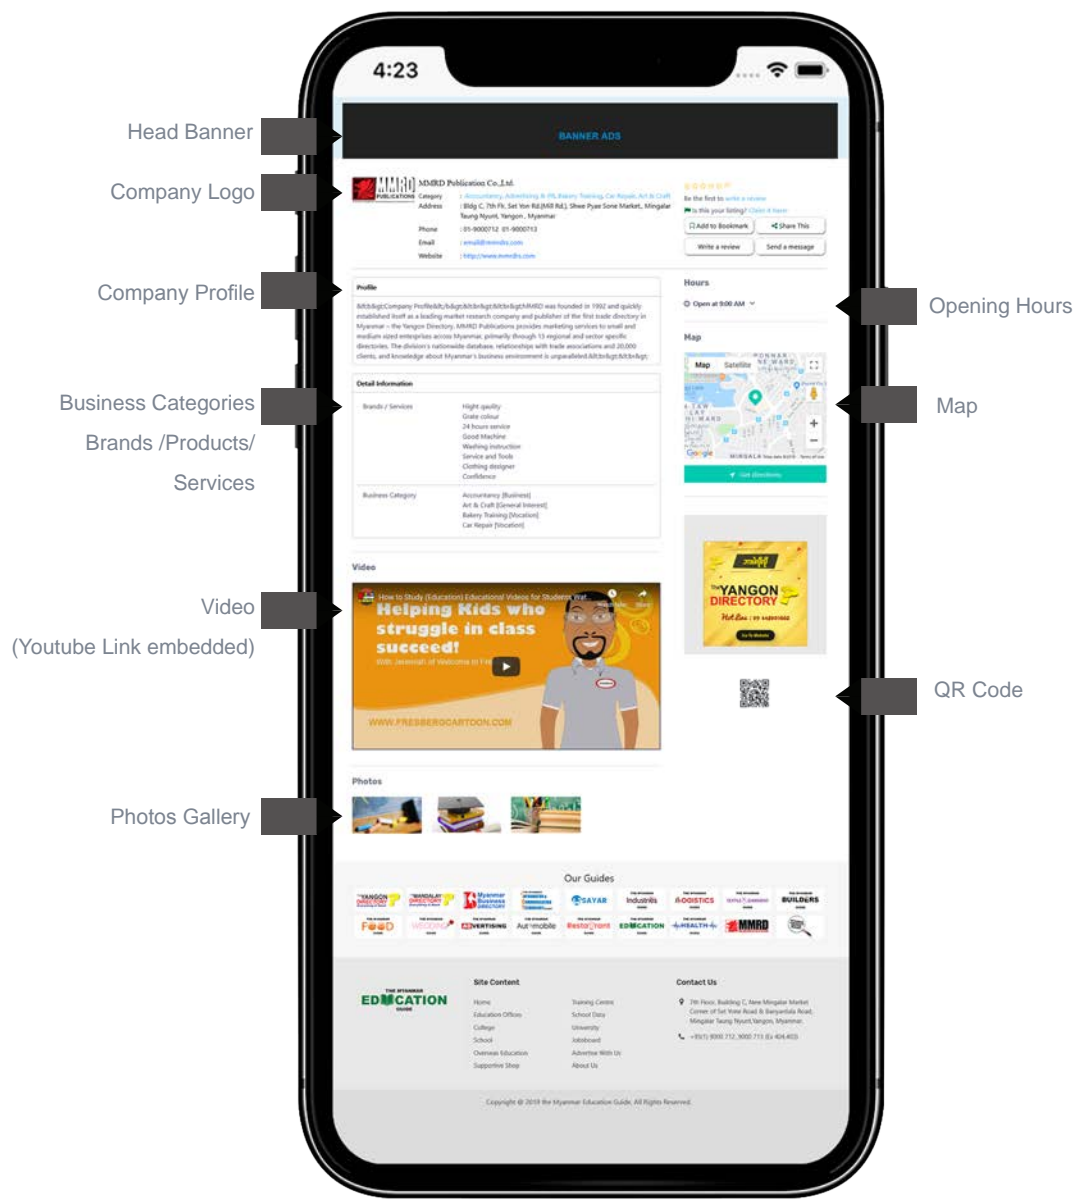

Features

New

- Login ID
- Company Logo
- Opening Hours
- Business Categories
- Company Profile
- Brands/ Products/ Services
- Photo Gallery
- Social Media Link
- Map
- Video (YouTube Link embedded)
- Head Banner
- QR code (Only online)
- Home Page Ads
- Articles
- Job Board