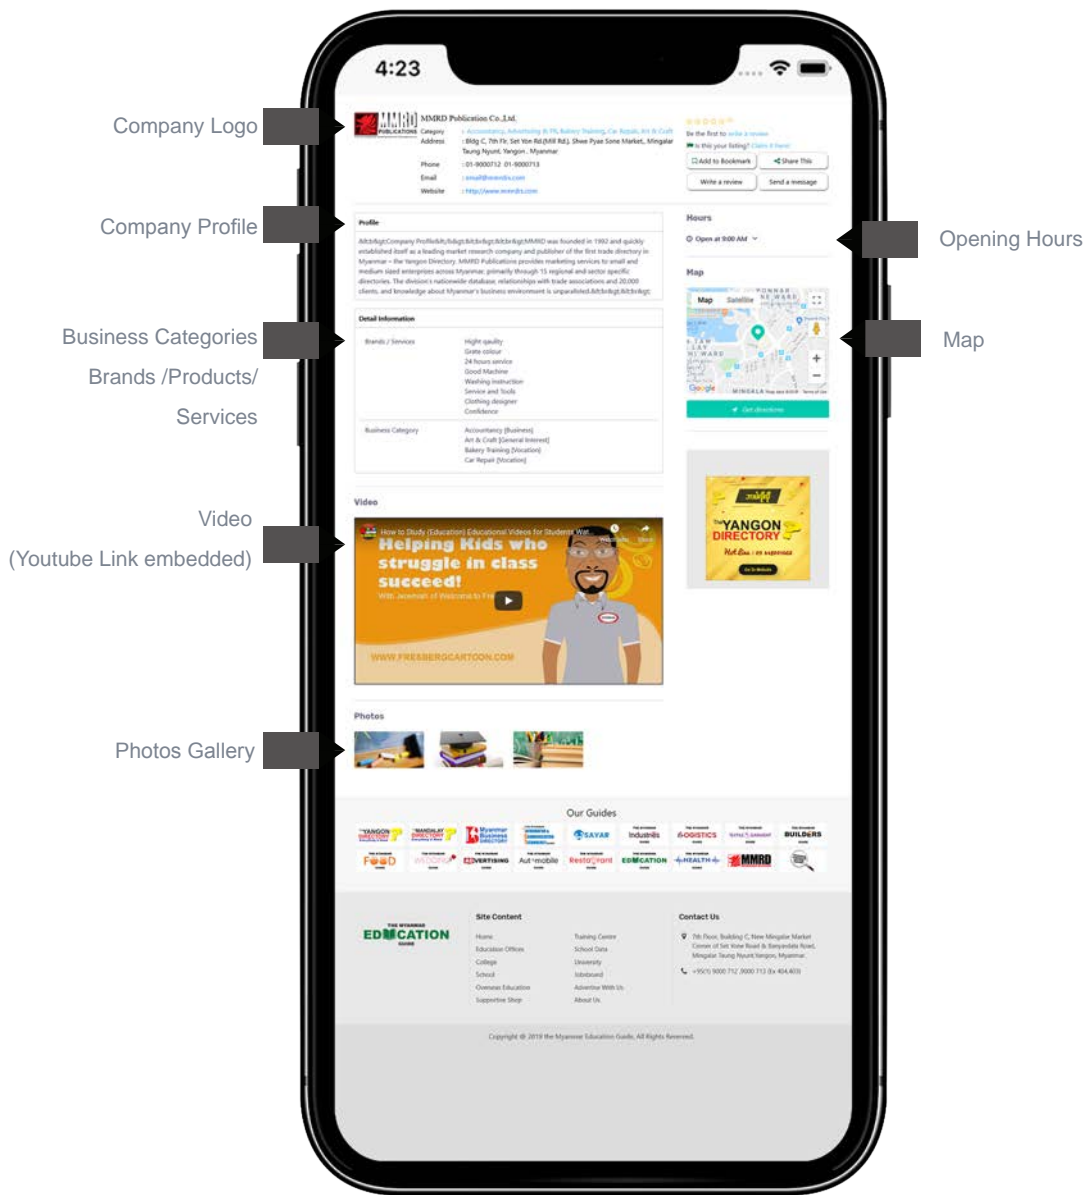

Features

New

- Login ID
- Company Logo
- Opening Hours
- Business Categories
- Company Profile
- Brands/ Products/ Services
- Photo Gallery
- Social Media Link
- Map
- Video (YouTube Link embedded)
- Head Banner
- QR code (Only online)
- Home Page Ads
- Articles
- Job Board

Detail

- Facebook page
- Gmail
- 5
- 4
- Yes

(COVER PAGE ONLY)

GOLD PACKAGE PRINT FEATURES

Full Page
(145mm x 215mm)

P1

Half Page
(145mm x 105mm)

P2

Quarter Page
(145mm x 50mm)

P3

	4C	2C	1C	BASIC
P1	-	391,000 KS	339,500 KS	287,500 KS
P2	310,500 KS	230,000 KS	207,000 KS	170,200 KS
P3	192,000 KS	149,500 KS	-	-

DIGITAL FEATURES WEBSITE

Features	Detail
New Login ID	Yes
Company Logo	Yes
Opening Hours	Yes
Business Categories	4
Company Profile	Yes
Brands/ Products/ Services	4
Photo Gallery	6
Social Media Link	Yes
Map	Yes
Video (YouTube Link embedded)	Yes
Head Banner	-
QR code (Only online)	-
Home Page Ads	-
Articles	Yes
Job Board	Yes