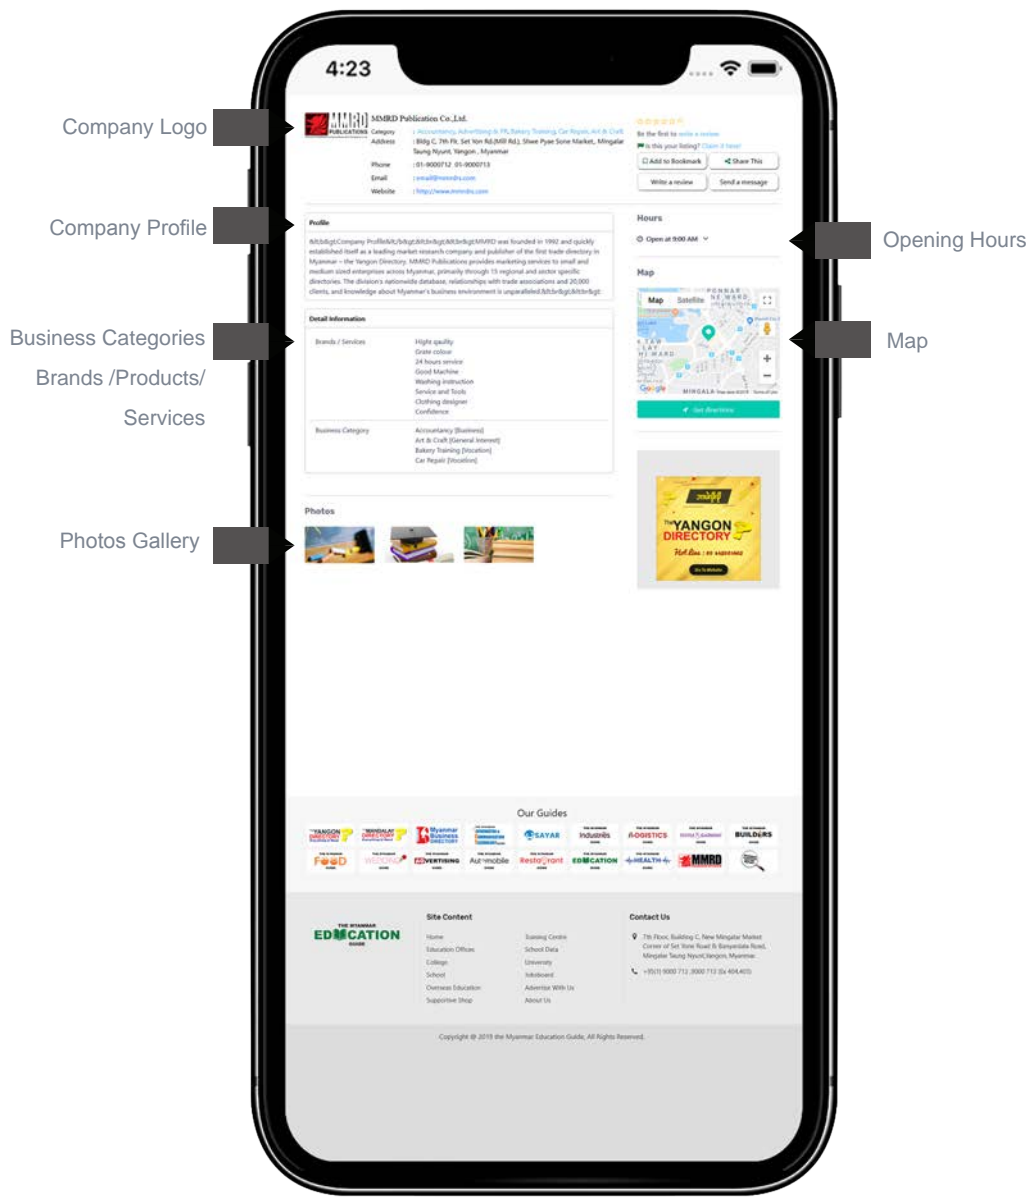

Features

New

- Login ID
- Company Logo
- Opening Hours
- Business Categories
- Company Profile
- Brands/ Products/ Services
- Photo Gallery
- Social Media Link
- Map
- Video (YouTube Link embedded)
- Head Banner
- QR code (Only online)
- Home Page Ads
- Articles
- Job Board

SILVER PACKAGE PRINT FEATURES

Quarter Page
(145mm x 50mm)

P3

1/6 Page
(95mm x 50mm)

P4

	4C	2C	1C	BASIC
P3	-	-	132,500 KS	106,500 KS
P4	110,500 KS	82,800 KS	77,000 KS	63,500 KS

DIGITAL FEATURES WEBSITE

Features	Detail
New Login ID	Yes
Company Logo	Yes
Opening Hours	Yes
Business Categories	2
Company Profile	Yes
Brands/ Products/ Services	2
Photo Gallery	4
Social Media Link	Yes
Map	Yes
Video (YouTube Link embedded)	-
Head Banner	-
QR code (Only online)	-
Home Page Ads	-
Articles	-
Job Board	Yes